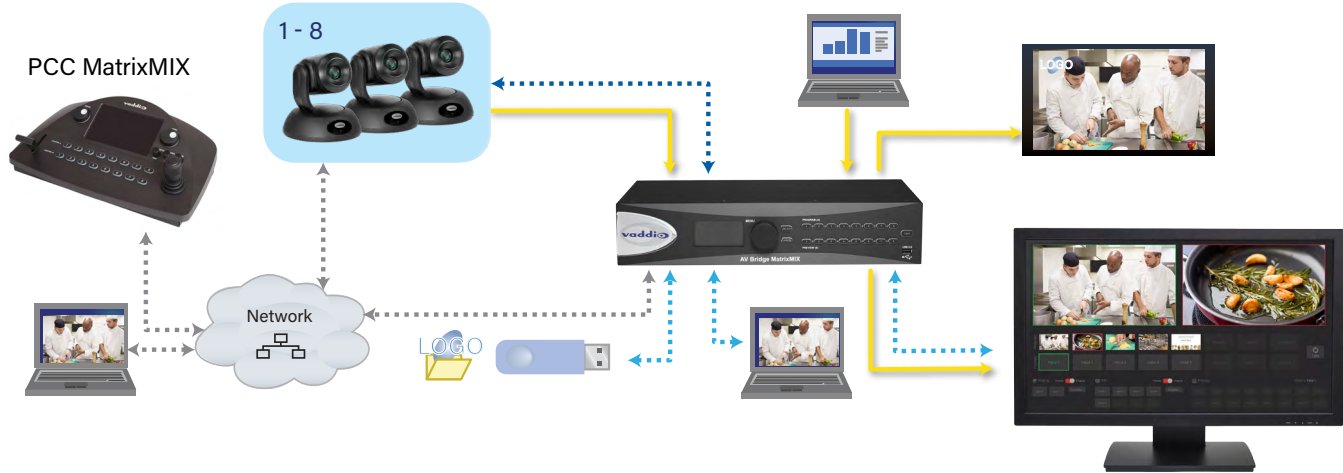

TeleTouch 27 USB

TOUCH-SCREEN MULTIVIEW DISPLAY FOR MATRIXMIX PRODUCTS

ORDERING INFORMATION

999-80000-027 (All Locations)

FEATURES

- Provides an intuitive visual user interface for live production environments
- Our largest multiview display, offering full HD resolution (1080p/60)
- Designed for use with the AV Bridge MatrixMIX and PCC MatrixMIX products
- Shows the video available from each source, with program and preview clearly identified
- Operator can see what the audience sees, including manual transitions
- High-precision capacitive touch-screen does not respond to accidental contact with objects; requires fingertip contact
- Base tilts up to 90°

CONNECTOR PANEL

- Power connector – Unit ships with the appropriate cord set(s) for the locale
- DisplayPort – Not used with MatrixMIX products
- HDMI – Connect to the multiviewer output on the AV Bridge MatrixMIX as a visual, touch-based operator's interface for live events
- VGA – Not used with MatrixMIX products
- Audio – Not currently used with MatrixMIX products
- USB 2.0 – Connect to the USB 2.0 output on the AV Bridge MatrixMIX; generates USB control from touch screen events

TeleTouch 27 USB

CONNECTIONS

TECHNICAL SPECIFICATIONS

Display and Product Compatibility

Maximum resolution	1080p/60 (Full HD)	Touch-screen type	Surface capacitive
Aspect ratio	16:9	Color depth	32 bit (16.7 million colors)
Viewing angle	178° x 178°	Brightness	350 nits
Compatibility	AV Bridge MatrixMIX, PCC MatrixMIX Not for use with the ProductionVIEW product line		

Specifications are subject to change without notice

WHAT'S IN THE BOX:

The TeleTouch 27 USB multiviewer ships with the following items:

- TeleTouch 27 USB touch-screen display with base
- AC cord set(s)
- USB 2.0 cable, 4ft (1.2m)
- HDMI cable, 4ft (1.2m)